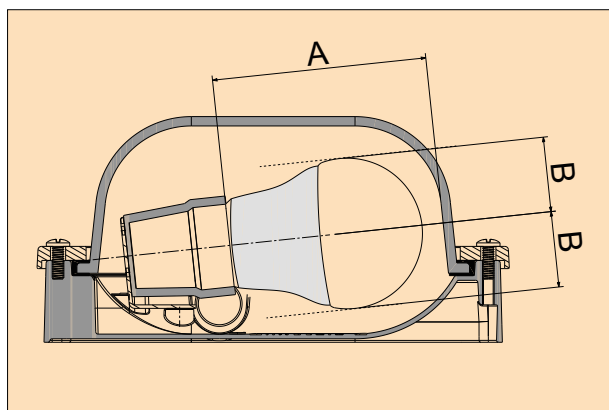

Equipment included: internal and external earth screw and cable gland.

Round light fixtures
in aluminium alloy
with steel protective cage
IP65

Power (W)	Dimensions (mm)	Palazzoli code	Pack Qty
28	200x182	830072EX	1

Equipment included: internal and external earth screw and cable gland.

Light fixture/lamp selection

Dimensions

Type bulb	Power (W)	A (mm)	B (mm)
	18	90	38
	28	110	40
	53	168	43
	28	90	38

The background of the entire page is a night-time satellite view of the Earth, showing the illuminated continents of Europe and Africa. A bright sun or star is positioned at the horizon, creating a lens flare effect. Overlaid on this image is a network of glowing blue lines connecting various points, resembling a global communication or data network. The Palazzoli logo is prominently displayed at the top center.