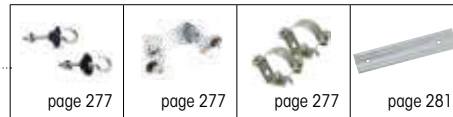

Technical accessories:

Symmetrical reflectors in aluminium for steel light fixtures

Manufacturing material	For light fixtures (W)	Palazzoli code	Pack Qty
aluminium	18, 24	820002	1
	28, 36, 54	820003	1
	35, 49, 58, 80	820008	1