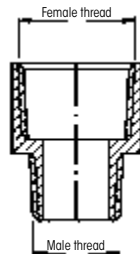

Compliance with standards	IEC/EN 60423 EN 50262
Material	Polyamide (technopolymer version) Nickel-plated brass (brass version) Neoprene (gasket) Galvanised steel (adaptors)
Protection rating (IP according to IEC/EN 60529)	IP67 - IP68
Colour	RAL7035 (technopolymer)
Operating temperature (insulating material)	Cable glands: -30°C - +100°C Adaptors: -30°C - +90°C
Operating temperature (brass)	-40°C - +100°C

SELECTION GUIDE

Pg/Metric adaptors in insulating material for tube/box connections IP67

Male thread	Female thread	Palazzoli code	Pack Qty
Pg13.5	M20x1.5	580291	1
Pg16	M20x1.5	580292	1
Pg21	M25x1.5	580294	1
Pg29	M32x1.5	580295	1
Pg36	M40x1.5	580296	1

Equipment included: complete with gasket.